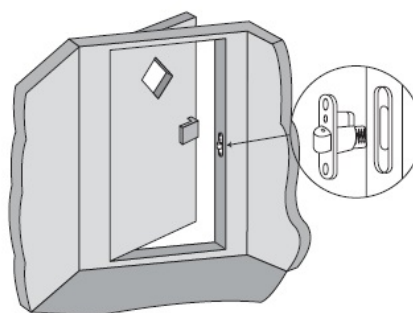

PRODUCT SHEET

Description:

Door Catch Roller "Dania", Black Matt, 60x22mm, W/Adjustment Function, Inset Hole For Body: 28X32mm, Zamak Body

Item number:

15.25.032-0

Units	Box	Carton	HS Code	Barcode
Pcs.	50	300	8302415000	
				5704866503983

Wheel adjustable by set screw: 0 - 8 mm

SISO A/S

Mileparken 11
DK-2740 Skovlunde
Denmark
VAT: DK 24786013

Phone +45 45 830 900

www.siso.dk
siso@siso.dk

Danske Bank
Nytorv Branch
Copenhagen
SWIFT: DABADKKK

Account no.
4180 3112 112936
IBAN Account
DK7230003112112936