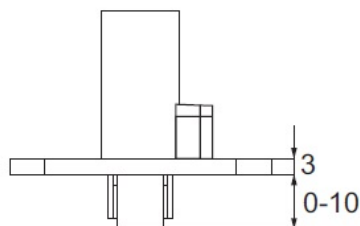

### Description:

Door Catch Roller "Dania", Black Matt, 60x22mm, W/Adjustment Function, Inset Hole For Body: 28X32mm, Zamak Body

### Item number:

15.25.032-0

Units	Box	Carton	HS Code	Barcode
Pcs.	50	300	8302415000	
				5704866503983

Wheel adjustable by set screw: 0 - 8 mm