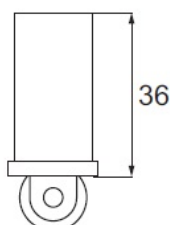

### Description:

Door Catch Roller "Dania", Black Matt, 60x22mm, W/Adjustment Function, Inset Hole For Body: 28X32mm, Zamak Body

### Item number:

15.25.032-0

Units	Box	Carton	HS Code	Barcode
Pcs.	50	300	8302415000	
				5704866503983

Wheel adjustable by set screw: 0 - 8 mm