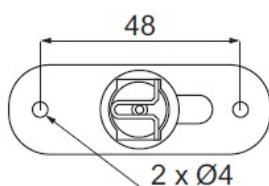

### Description:

Door Catch Roller "Dania", Black Matt, 60x22mm, W/Adjustment Function, Inset Hole For Body: 28X32mm, Zamak Body

### Item number:

15.25.032-0

Units	Box	Carton	HS Code	Barcode
Pcs.	50	300	8302415000	
				5704866503983

Wheel adjustable by set screw: 0 - 8 mm