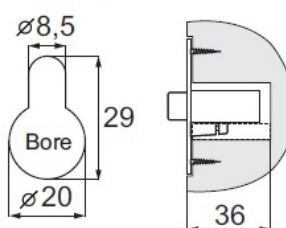

### Description:

Door Catch Roller "Dania", Black Matt, 60x22mm, W/Adjustment Function, Inset Hole For Body: 28X32mm, Zamak Body

### Item number:

15.25.032-0

Units	Box	Carton	HS Code	Barcode
Pcs.	50	300	8302415000	
				5704866503983

Wheel adjustable by set screw: 0 - 8 mm