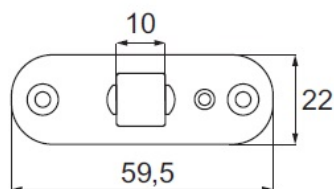

### Description:

Door Catch Roller "Dania", Black Matt, 60x22mm, W/Adjustment Function, Inset Hole For Body: 28X32mm, Zamak Body

### Item number:

15.25.032-0

Units	Box	Carton	HS Code	Barcode
Pcs.	50	300	8302415000	
				5704866503983

Wheel adjustable by set screw: 0 - 8 mm